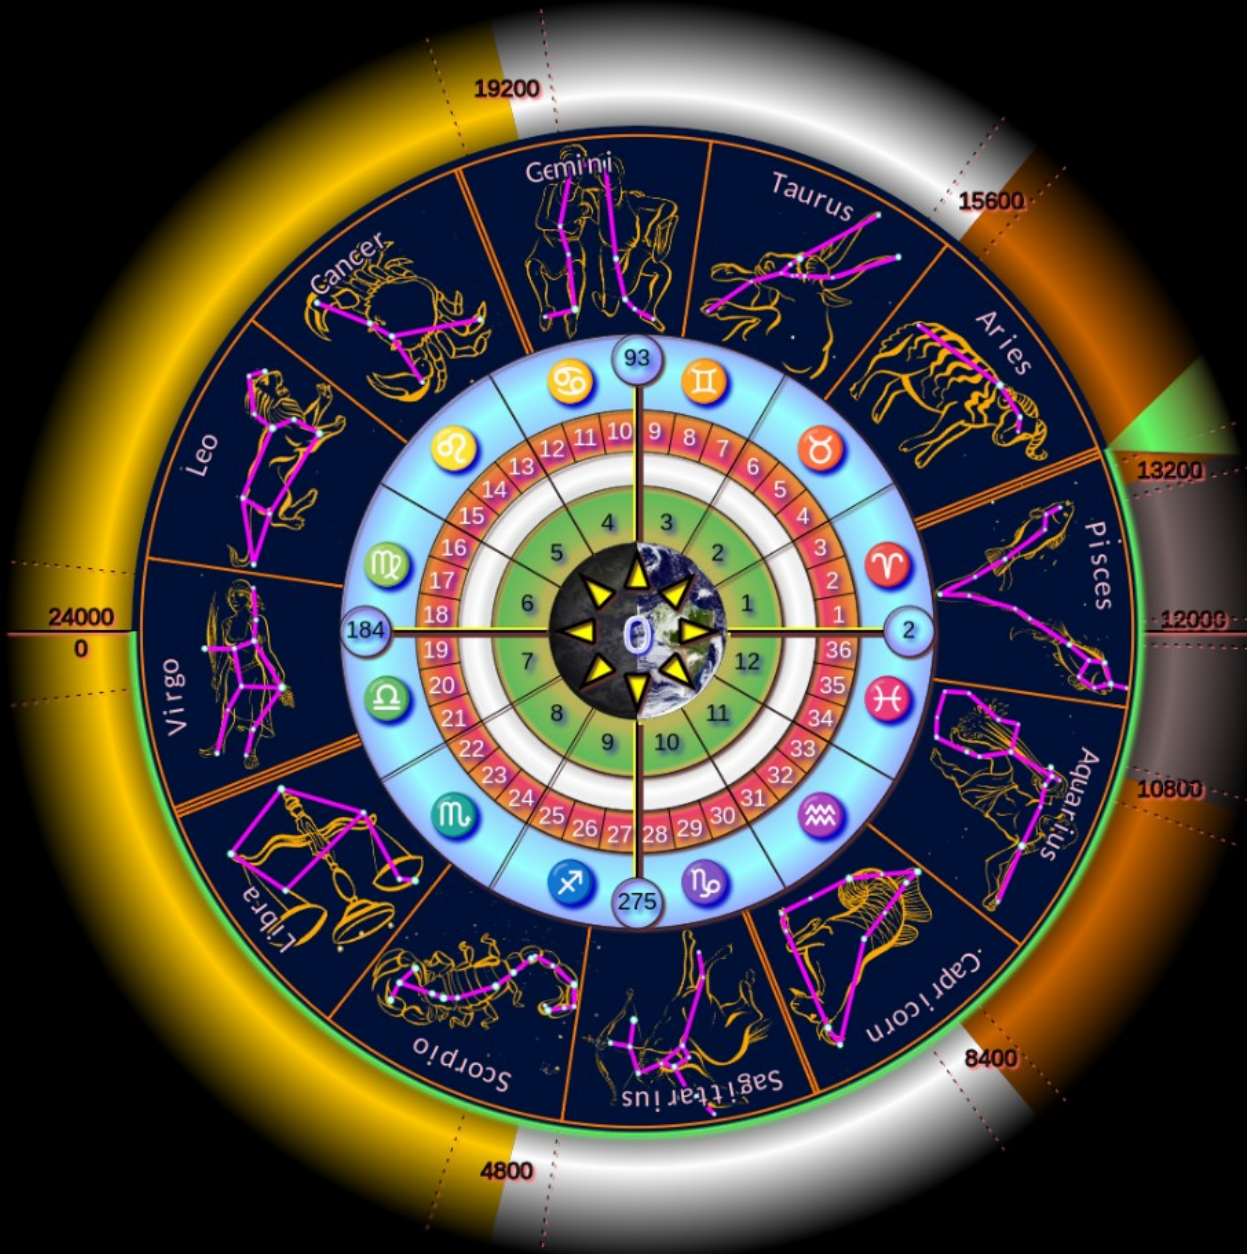

UCC

Universal
Celestial
Calendar

24000
- - - - - =
0

Year Number

Day 1

New Year's Day [☀]

Intercalary Day	No. 1	New Year Festival of Aries ♈ [☀] Day	No. 3	My Day No.		Gregorian Date	21 Mar	Day No. 001
-----------------	-------	--------------------------------------	-------	------------	--	----------------	--------	-------------

Day No.1 of the UCC Year. Always falls on the First Full Day after the occurrence of the Aries ♈ Equinox - AKA 'Nobenox' (North Bound Equinox). It celebrates the New Year. This is a good time to Review the last Year and Plan for the one to come. **UCC Date: 1 ZERO**

Day No.2 of the UCC Year celebrates the Aries☿Equinox - AKA 'Nobenox' (North Bound Equinox) & the 1st Quarter/Season (Northern Spring/Southern Autumn). This is a good time to Review the last Quarter and Plan for the one to come.